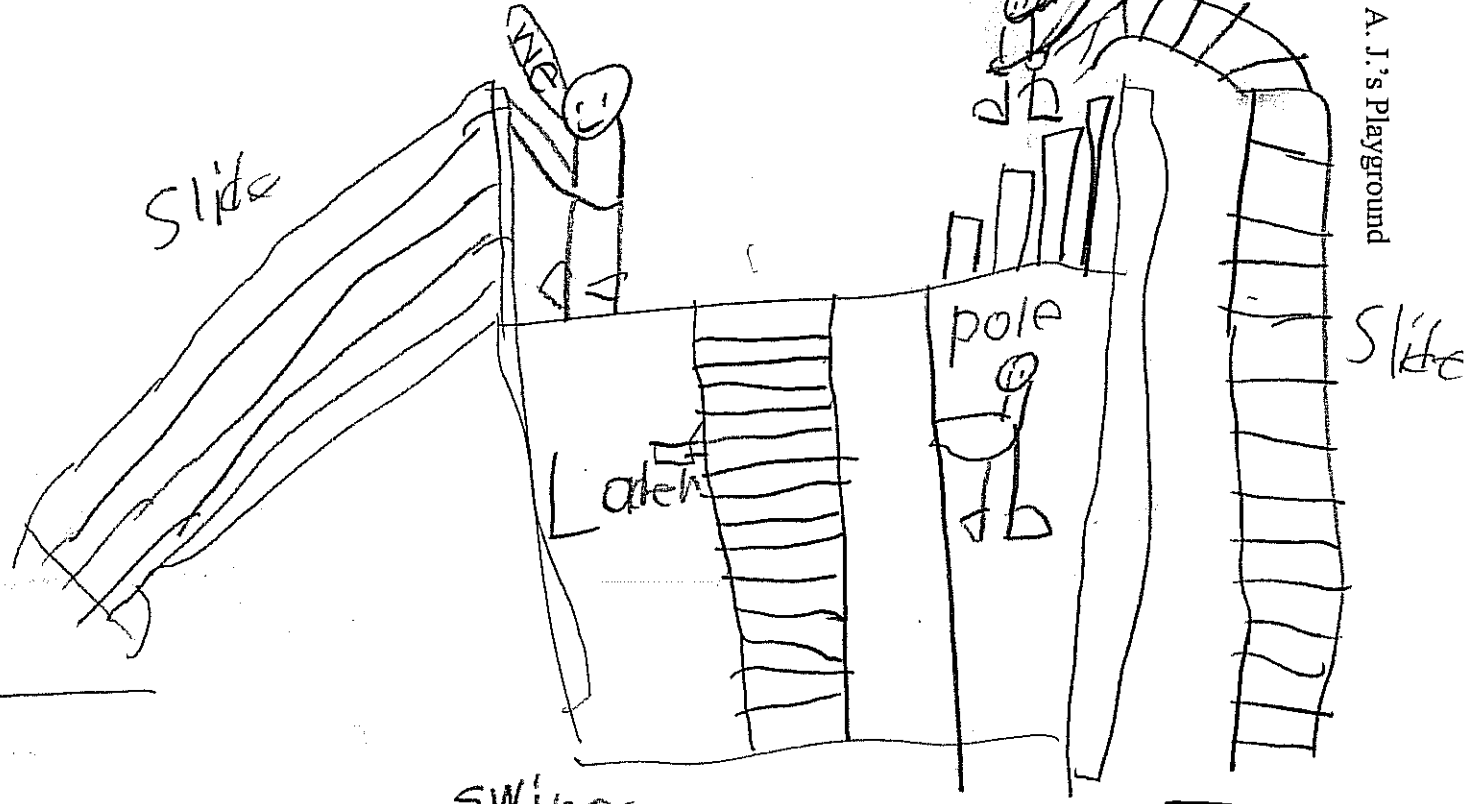

Tom

DELTA V

SPINNING  
TOPPER

Design Day Plan - A. J.'s Playground  
Kindergarten Playground